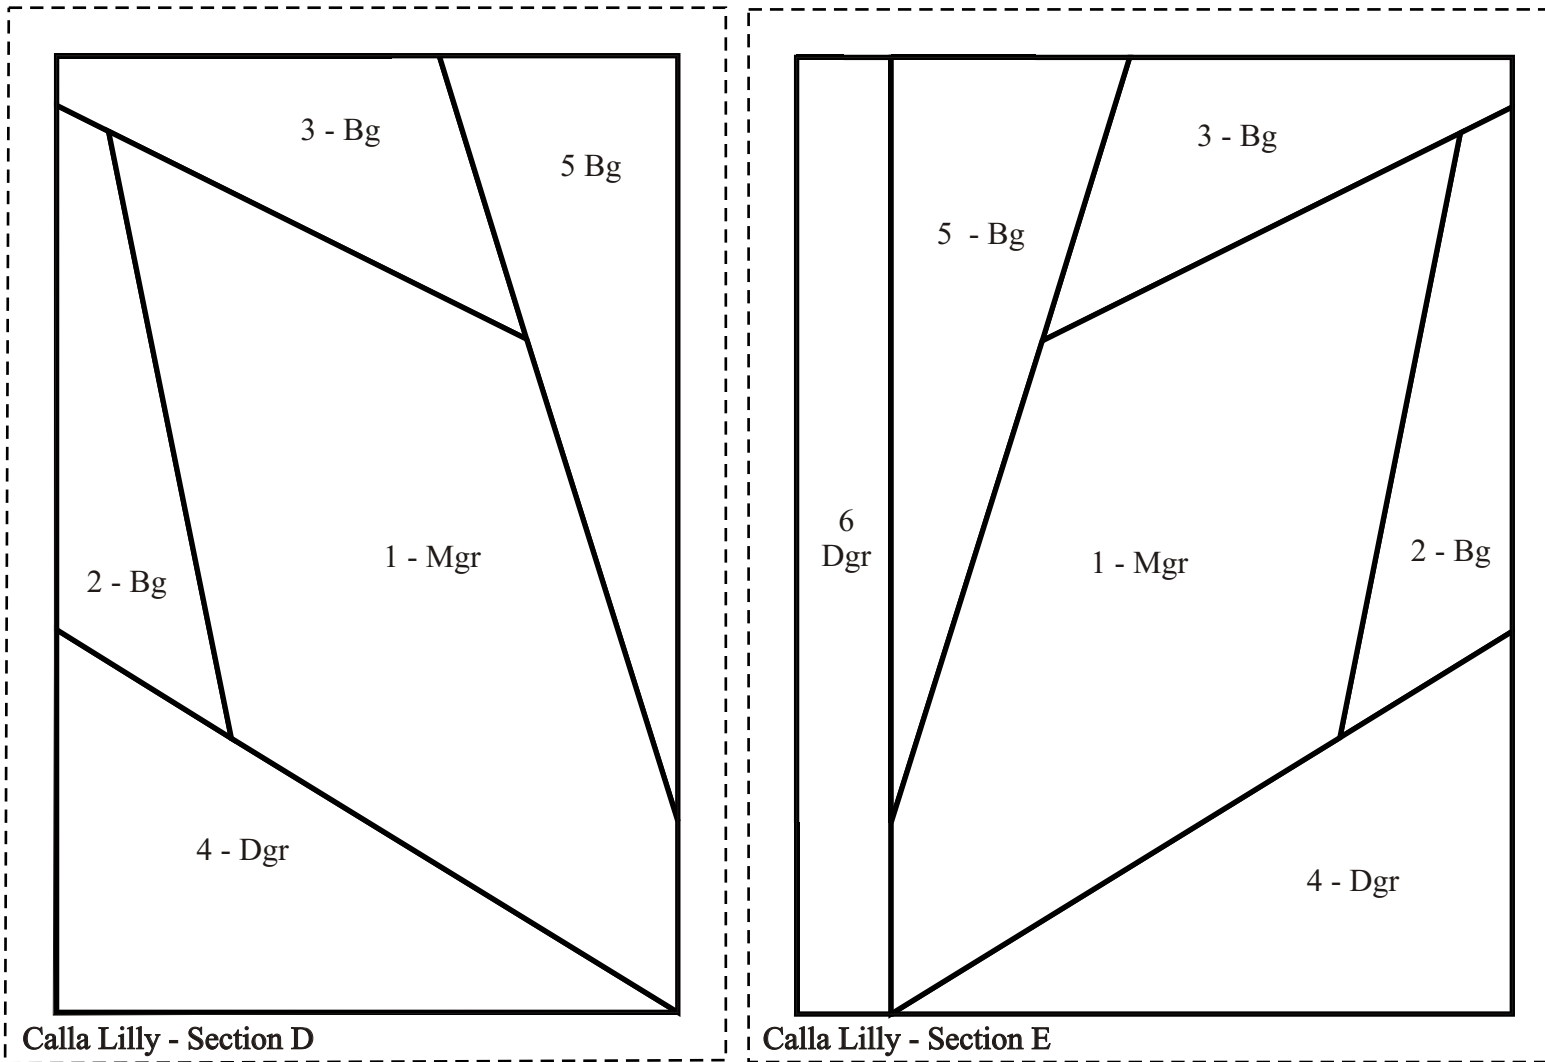

Legend:
 Y - Yellow
 PK - Pink
 W - White
 Dgr - Dark Green
 Mgr - Medium Green
 Bg - Background

Bonus Pattern Downloaded from www.QuiltDesignNW.com