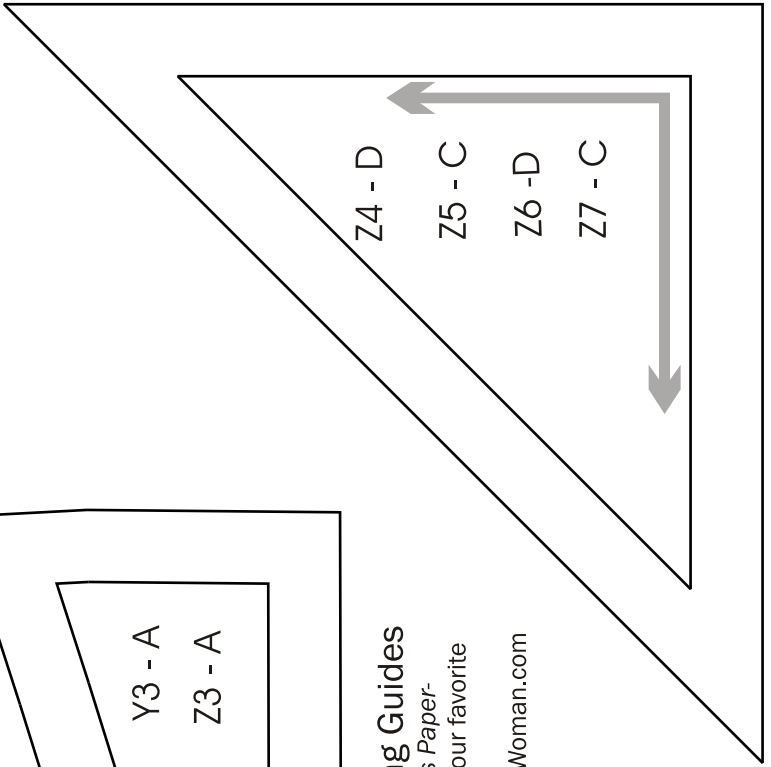

Test your download.
This box
measures
1" x 1"

"Treasure Star" Fabric Cutting Guides
to be used with pattern in book *Painless Paper-*
Piecing by Marjorie Rhine. Ask for it at your favorite
quilt shop. Book is also available at:
www.QuiltDesignNW.com -or- www.QuiltWoman.com