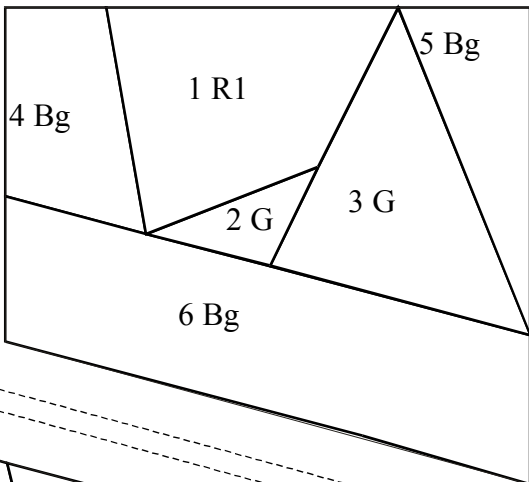

# Get Set for Summer Paper-Piecing Pattern: Rose

Bonus pattern downloaded from [www.QuiltDesignNW.com](http://www.QuiltDesignNW.com)

Rose Section A

Copyright 2007 Marjorie Rhine; Quilt Design NW; 22371 SE Donna Circle; Damascus, OR 97089  
 Copying allowed for PERSONAL use only. All other uses require written consent of designer

Rose Section B

Legend:  
 R1 - Medium Rose      Y - Yellow  
 R2 - Dark Rose        G - Green  
 Bg - Background

Rose Section D

Rose Section C

Rose Section C