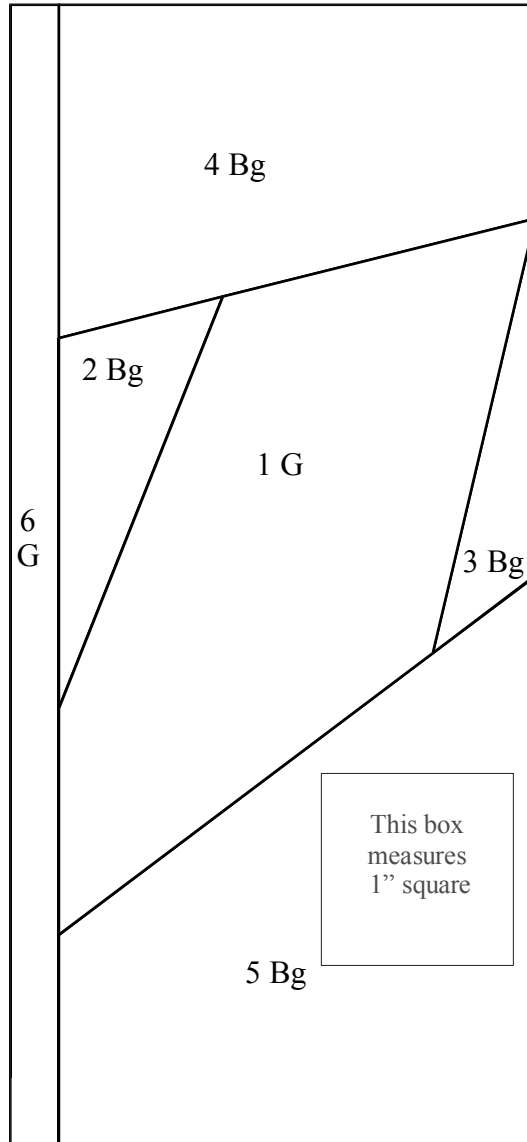

# Get Set for Summer Paper-Piecing Pattern: Rose

Bonus pattern downloaded from [www.QuiltDesignNW.com](http://www.QuiltDesignNW.com)

Rose Section A

Copyright 2007 Marjorie Rhine; Quilt Design NW; 22371 SE Donna Circle; Damascus, OR 97089  
 Copying allowed for PERSONAL use only. All other uses require written consent of designer

Rose Section B

Legend:  
 R1 - Medium Rose      Y - Yellow  
 R2 - Dark Rose        G - Green  
 Bg - Background

Rose Section D

Rose Section C

Rose Section C