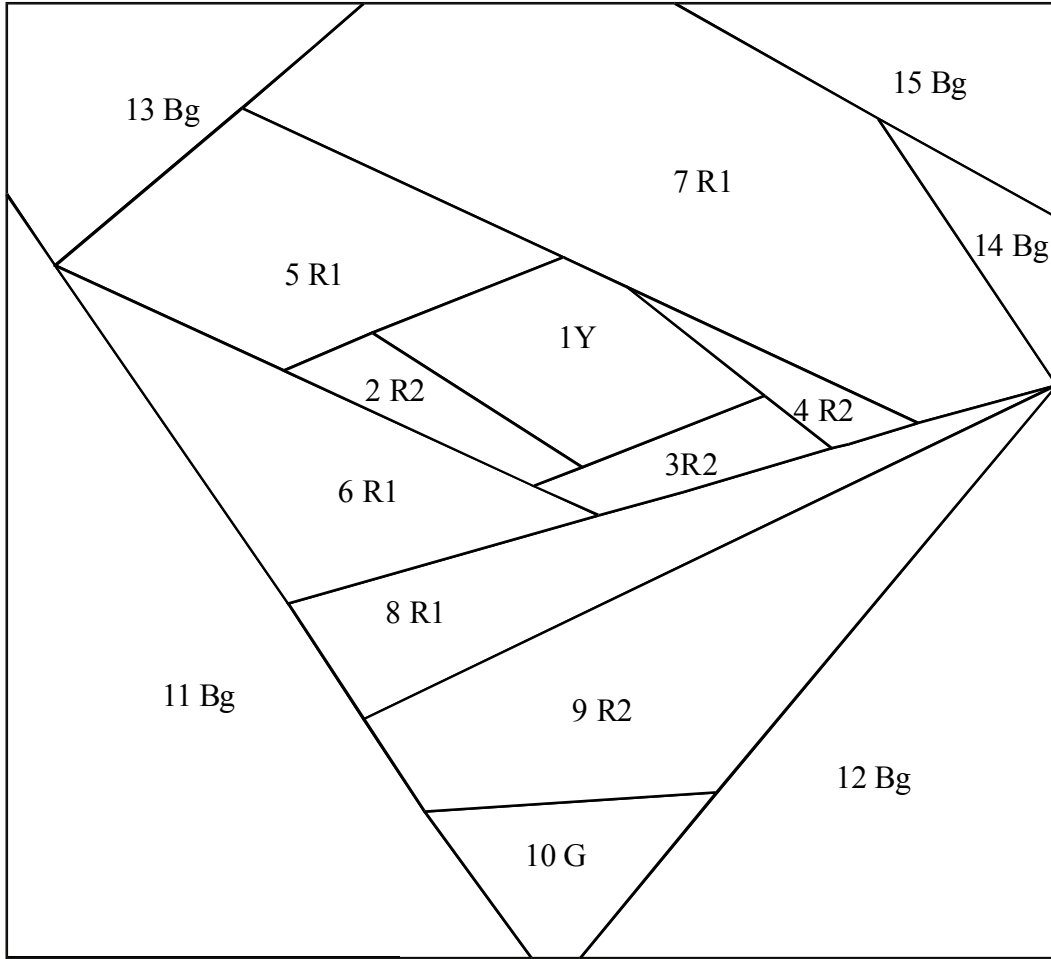

# Get Set for Summer Paper-Piecing Pattern: Rose

Bonus pattern downloaded from [www.QuiltDesignNW.com](http://www.QuiltDesignNW.com)

Rose Section A

Copyright 2007 Marjorie Rhine; Quilt Design NW; 22371 SE Donna Circle; Damascus, OR 97089  
 Copying allowed for PERSONAL use only. All other uses require written consent of designer

Rose Section B

Legend:  
 R1 - Medium Rose      Y - Yellow  
 R2 - Dark Rose        G - Green  
 Bg - Background

Rose Section D

Rose Section C

Rose Section C