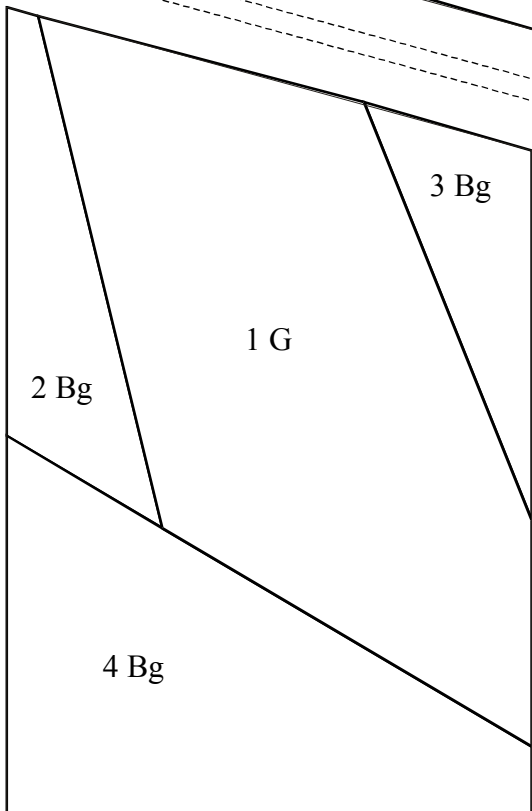

# Get Set for Summer Paper-Piecing Pattern: Rose

Bonus pattern downloaded from [www.QuiltDesignNW.com](http://www.QuiltDesignNW.com)

Rose Section A

Copyright 2007 Marjorie Rhine; Quilt Design NW; 22371 SE Donna Circle; Damascus, OR 97089  
 Copying allowed for PERSONAL use only. All other uses require written consent of designer

Rose Section B

Legend:  
 R1 - Medium Rose      Y - Yellow  
 R2 - Dark Rose        G - Green  
 Bg - Background

Rose Section D

Rose Section C

Rose Section C